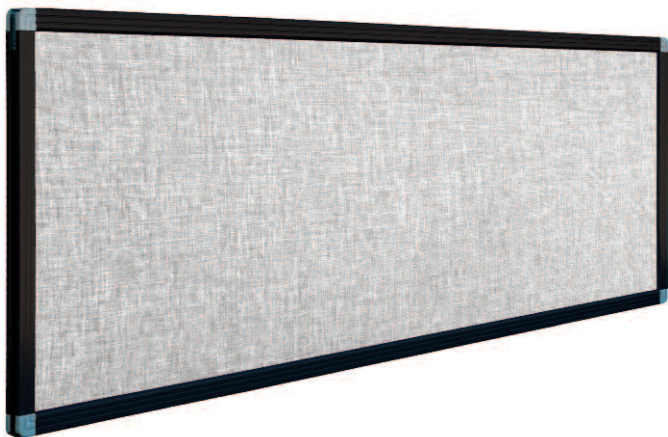

# ALPHA METAL FRAME DESK SCREENS

BLACK, SILVER & WHITE ALUMINIUM FRAMES

FROM £44.35

# ALPHA DESK DIVIDERS FROM THE PHONETIC RANGE

Aluminium frame quality tested to 6063 T5

Black, Silver & White frame colours

BS 476, Part 7, Class 1 or BS5852 Class 0, 1, or  
BS7176:2007 depending on the fabric

Clamps included, 25mm & side fixing

Clear, tints, opaque & frosted

Fabrics, Elfin, Cara, Lucia & all Camira

Glazed vision, clear, tint's, opaque's and frosted acrylics

Heights available 30cm & 40cm

Lengths 60cm, 80cm, 100cm, 120cm, 140cm, 160cm & 180cm

Made to order sizes

Production lead time 1-2 weeks

Screen thickness 24mm at the widest point

Three year guarantee

The original inventors of the Desk Top Screen & Tool Rail.

**ECO Manufacturing Ltd** Est 1968