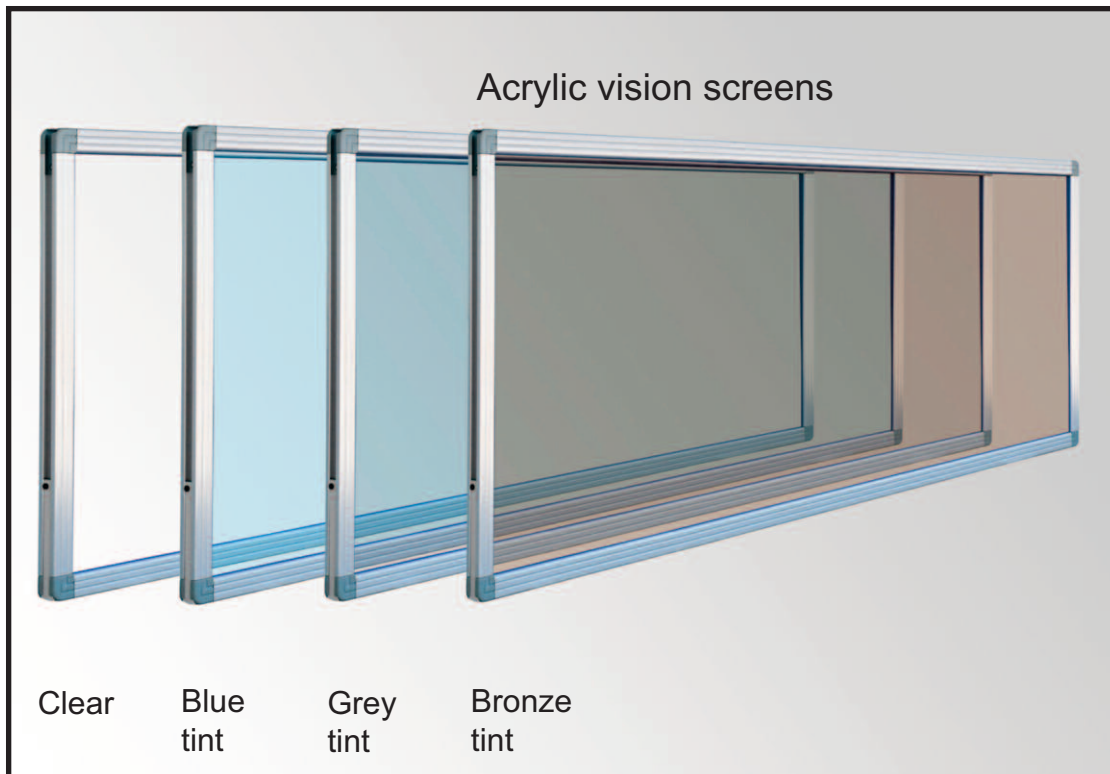

# ALPHA DESK DIVIDERS FROM THE PHONETIC RANGE

Aluminium frame quality tested to 6063 T5

Black, Silver & White frame colours

BS 476, Part 7, Class 1 or BS5852 Class 0, 1, or  
BS7176:2007 depending on the fabric

Clamps included, 25mm & side fixing

Clear, tints, opaque & frosted

Fabrics, Elfin, Cara, Lucia & all Camira

Glazed vision, clear, tint's, opaque's and frosted acrylics

Heights available 30cm & 40cm

Lengths 60cm, 80cm, 100cm, 120cm, 140cm, 160cm & 180cm

Made to order sizes

Production lead time 1-2 weeks

Screen thickness 24mm at the widest point

Three year guarantee

The original inventors of the Desk Top Screen & Tool Rail.

**ECO Manufacturing Ltd** Est 1968