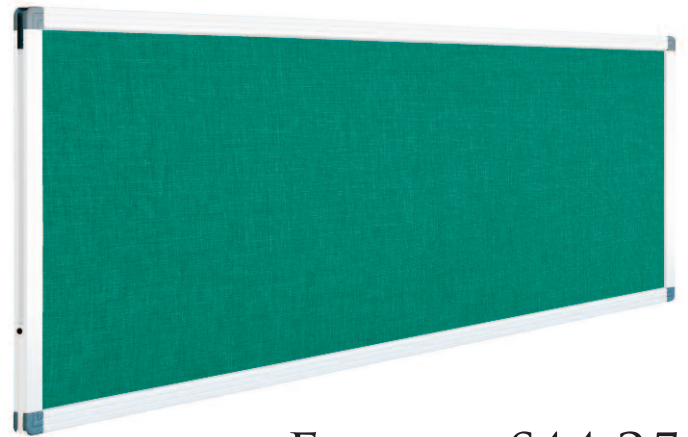

# ALPHA METAL FRAME DESK SCREENS

BLACK, SILVER & WHITE ALUMINIUM FRAMES

FROM £44.35

# ALPHA DESK DIVIDERS FROM THE PHONETIC RANGE

Aluminium frame quality tested to 6063 T5

Black, Silver & White frame colours

BS 476, Part 7, Class 1 or BS5852 Class 0, 1, or  
BS7176:2007 depending on the fabric

Clamps included, 25mm & side fixing

Clear, tints, opaque & frosted

Fabrics, Elfin, Cara, Lucia & all Camira

Glazed vision, clear, tint's, opaque's and frosted acrylics

Heights available 30cm & 40cm

Lengths 60cm, 80cm, 100cm, 120cm, 140cm, 160cm & 180cm

Made to order sizes

Production lead time 1-2 weeks

Screen thickness 24mm at the widest point

Three year guarantee

The original inventors of the Desk Top Screen & Tool Rail.

**ECO Manufacturing Ltd** Est 1968